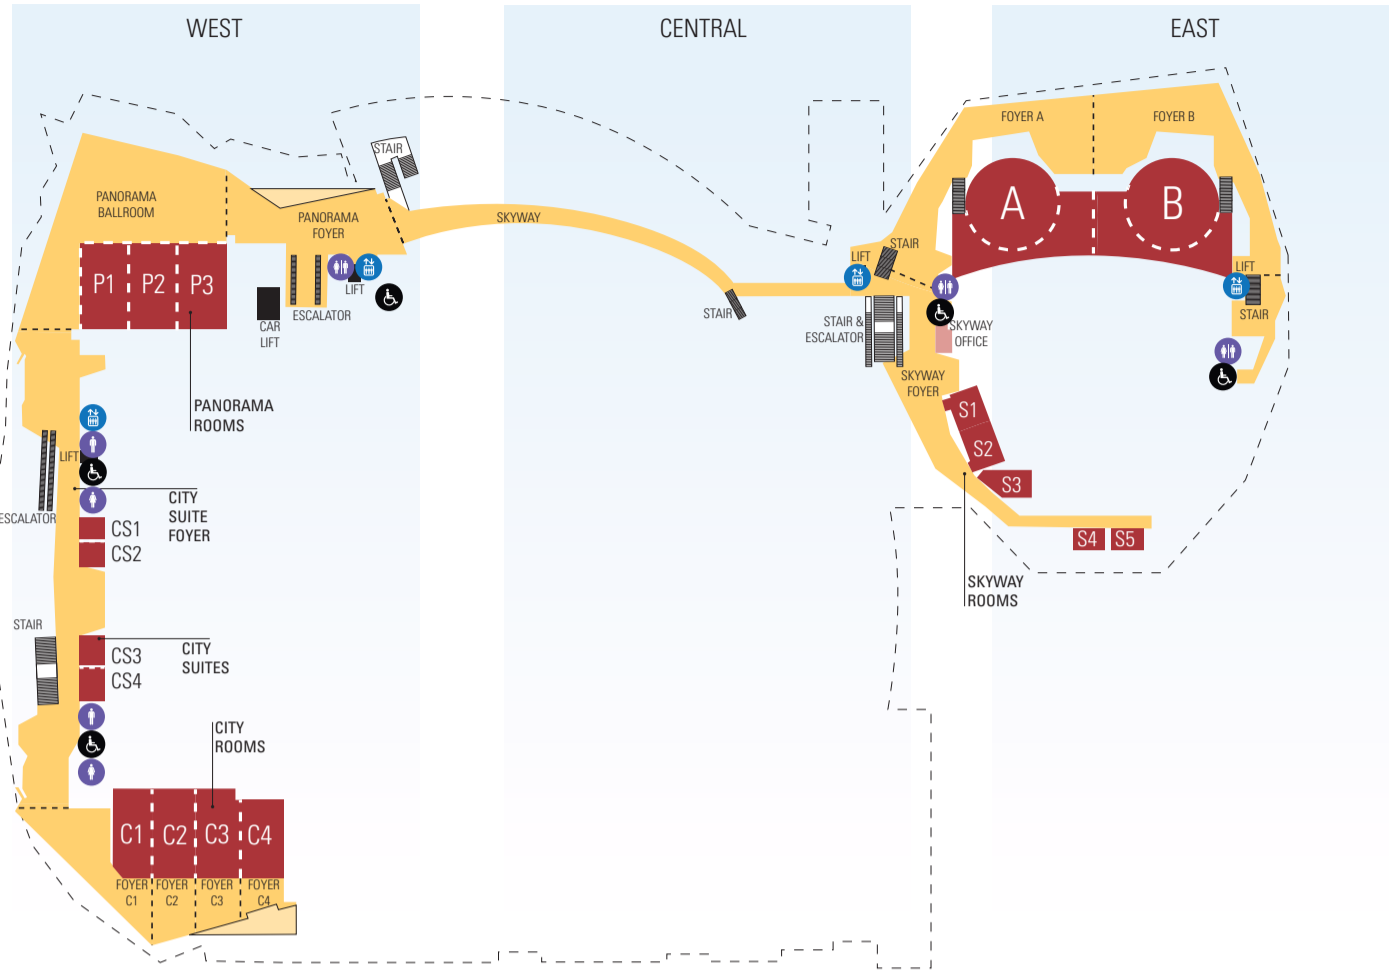

UPPER LEVEL

ADELAIDE
CONVENTION
CENTRE

For more information visit
www.adelaidecc.com.au

-  RECEPTION
-  LIFT
-  TOILET
-  ACCESS TOILET
-  PARKING
-  FIRST AID ROOM
-  PARENT ROOM
-  STAIRS & ESCALATORS
-  FOYER
-  FUNCTION AREA

GROUND LEVEL

LOWER LEVEL

0 5 10 20 30 40 50
SCALE

Updated: 6 July, 2022