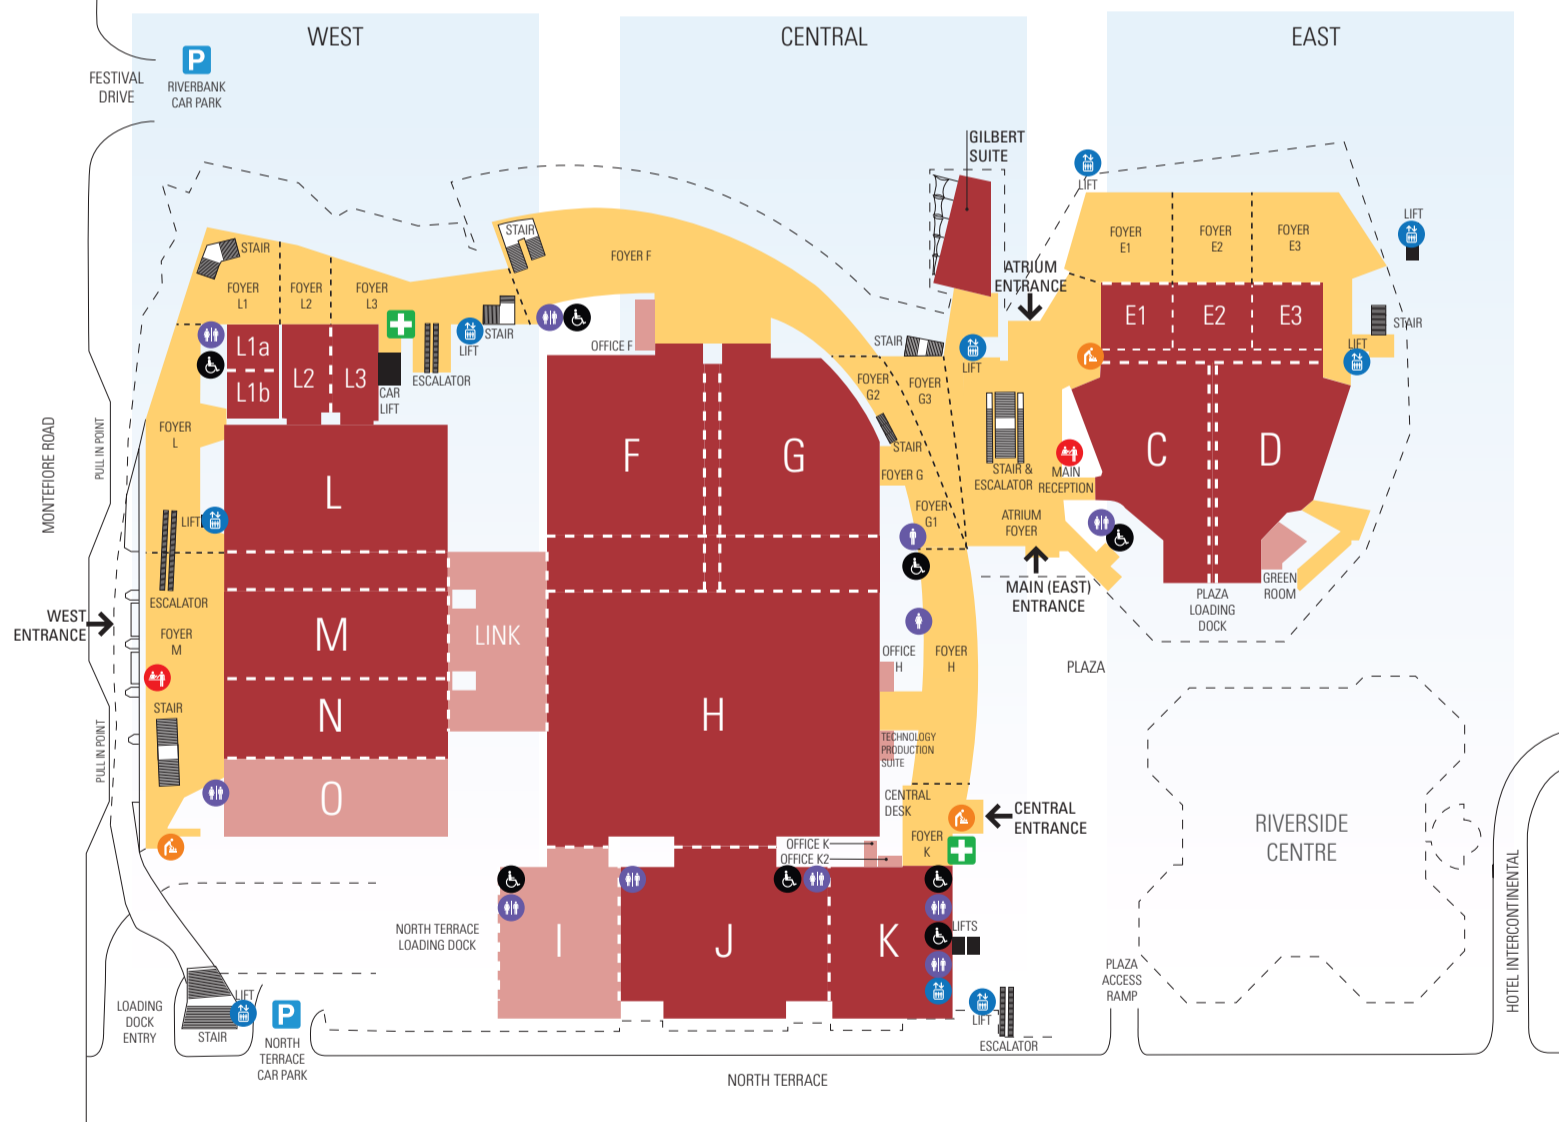

UPPER LEVEL

ADELAIDE
CONVENTION
CENTRE

For more information visit
www.adelaidecc.com.au

-  RECEPTION
-  LIFT
-  TOILET
-  ACCESS TOILET
-  PARKING
-  FIRST AID ROOM
-  PARENT ROOM
-  STAIRS & ESCALATORS
-  FOYER
-  FUNCTION AREA

GROUND LEVEL

LOWER LEVEL

0 5 10 20 30 40 50
SCALE

Updated: 6 July, 2022