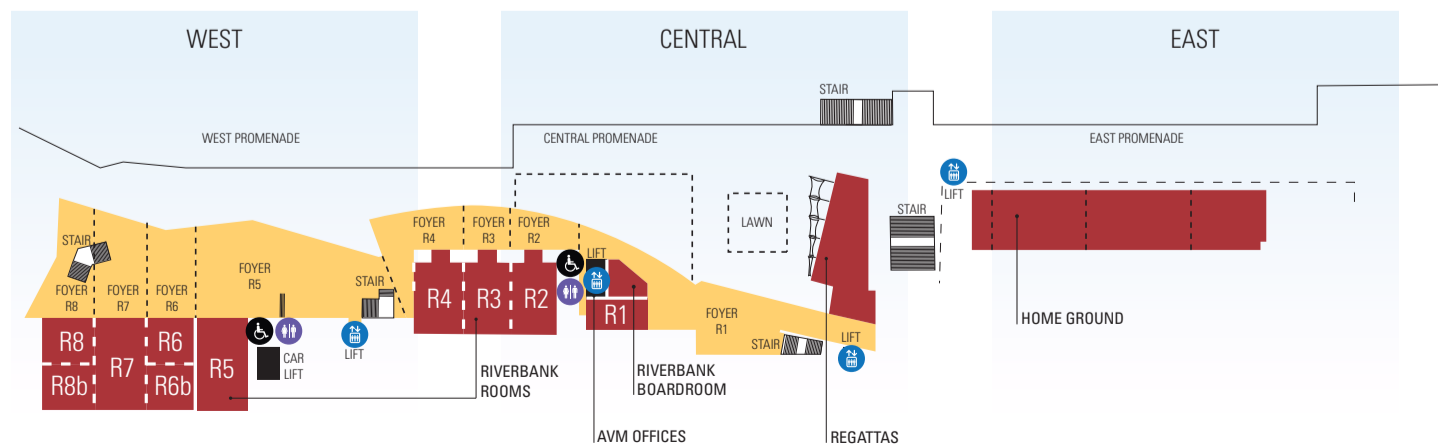

UPPER LEVEL

ADELAIDE
CONVENTION
CENTRE

For more information visit
www.adelaidecc.com.au

-  RECEPTION
-  LIFT
-  TOILET
-  ACCESS TOILET
-  PARKING
-  FIRST AID ROOM
-  PARENT ROOM
-  STAIRS & ESCALATORS
-  FOYER
-  FUNCTION AREA

GROUND LEVEL

LOWER LEVEL

0 5 10 20 30 40 50
SCALE

Updated: 6 July, 2022